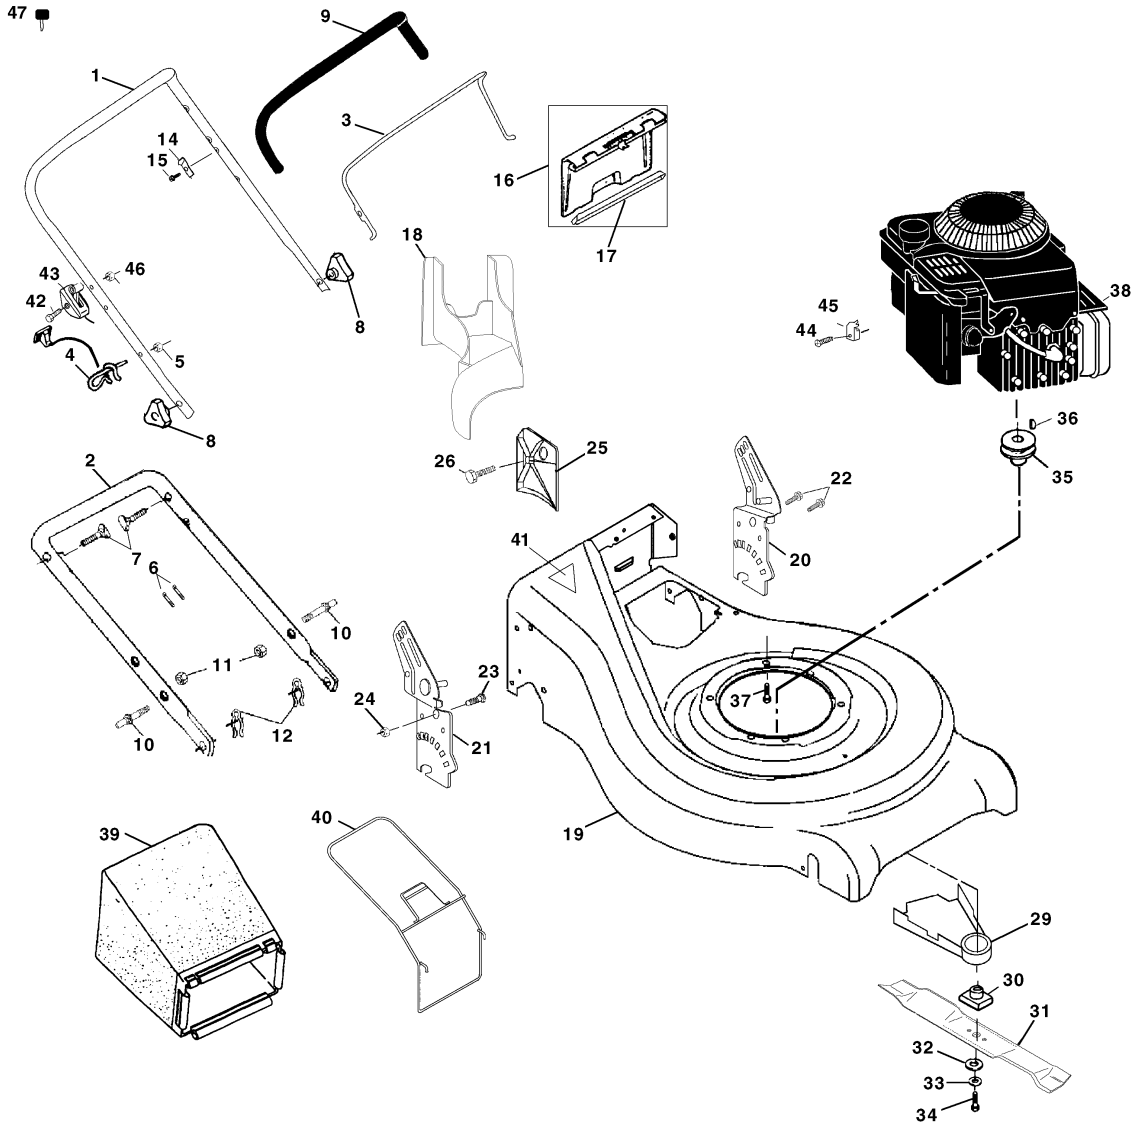

REPAIR PARTS

ROTARY LAWN MOWER - - MODEL NO. P531PDE (P531PDEA) 954 12 00 18

REPAIR PARTS

ROTARY LAWN MOWER - - MODEL NO. P531PDE (P531PDEA) 954 12 00 18

KEY NO.	PART NO.	DESCRIPTION	KEY NO.	PART NO.	DESCRIPTION
1	532165542	Handle, Upper Dlx Comf.	26	532163409	Screw 12 x 5/8
2	532164556	Handle, Lower	29	532134612	Shield, Debris Modified
3	532131036	Bail, Cont. Wire Dlx Comf. Blk	30	532851514	Adapter, Blade w/key Longer
4	532132001	Guide, Rope, Side	31	532159267	Blade, 21"
5	532063601	Nut, Hex Lockwasher 1/4-20	32	532851074	Washer, Hardened
6	532066426	Wire, Tie	33	532850263	Lockwasher, Helical Spring 3/8
7	532131959	Bolt, Handle 5/16-18 x 1.75	34	532851084	Screw, Hex Head 3/8-24 x 1.38
8	532087692	Knob, Handle	35	532165604	Pulley, Engine
9	532164265	Grip, Hdl Foam Smooth	36	532087677	Key, Hi Pro
10	532161551	Bolt, Sq. Neck	37	532150406	Bolt, Engine
11	873990500	Nut, Hex Lockwasher Ins. 5/16-18 UNC	38	-----	* Engine Briggs & Stratton12H807
12	532051793	Cotter, Hairpin			Order parts from engine manufacturer
14	532125162	Bracket, Upstop	39	532165846	Grass Catcher Bag
15	532083816	Screw, Hex Washer Head Tapping 10-2	40	532161358	Grass Catcher Frame
16	532162085	Kit, Door Rear	41	532145494	Danger Decal
17	532161548	Seal, Door	42	532144929	Screw
18	532165261	Plug, Mulcher	43	532163837	Combi-key Control
19	532164388	Kit, Housing	44	532083816	Screw
20	532168722	Handle, Bracket Asm. Left	45	532111190	* Clamp
21	532168723	Handle, Bracket Asm. Right	46	532751152	Nut
22	532150078	Screw, Hex Wshd	47	532122147	Key
23	532163183	Bolt, Hex Head 5/16-18 x 5/8	--	532164652	Operator's Manual(Euro)
24	532063124	Nut, Hex Lock Wshr 5/16-18	--	532164380	Operator's Manual(Scand)
25	532161333	Baffle, Side			

3

* These parts must be purchased through an authorized Briggs & Stratton dealer.