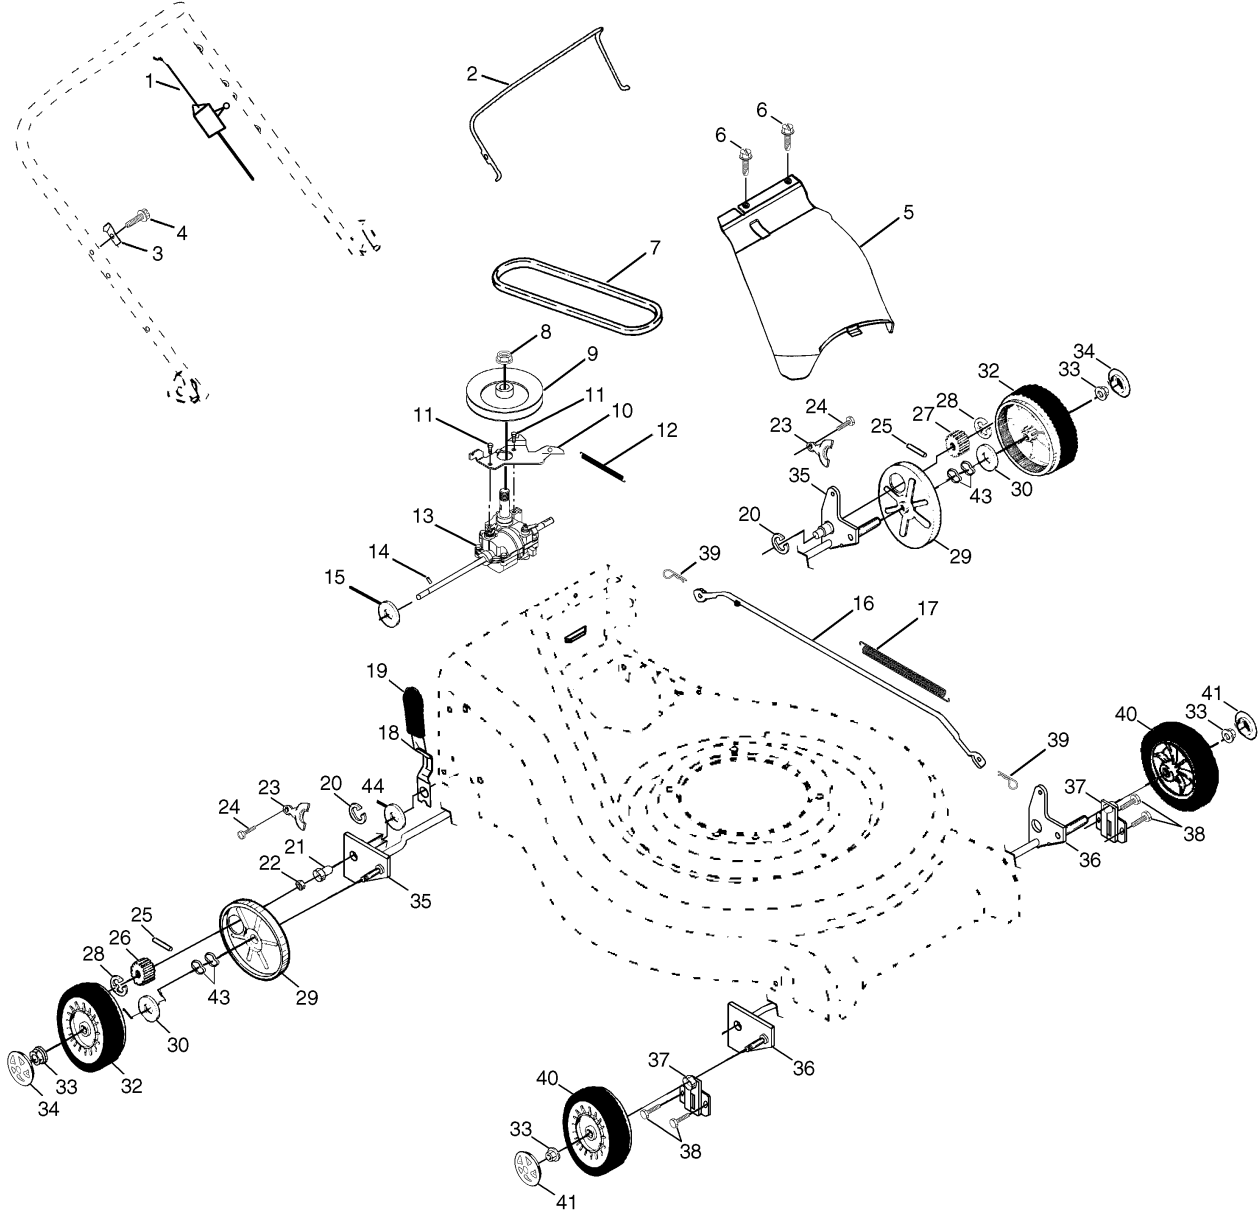

REPAIR PARTS

ROTARY LAWN MOWER - - MODEL NO. P531PDE (P531PDEA) 954 12 00 18

REPAIR PARTS

ROTARY LAWN MOWER - - MODEL NO. P531PDE (P531PDEA) 954 12 00 18

KEY NO.	PART NO.	DESCRIPTION
1	532161587	Cable Drive
2	532161473	Bail Control Drive
3	532164557	Bracket, Downstop
4	532083816	Screw Hex Wash Head Tapping 10-2
5	532161552	Cover Drive
6	532750634	Screw Thdrol 10-25 x .50
7	532160816	V-Belt
8	532132010	Nut Lock Flanged 3/8-16 Zinc
9	532163939	Pulley Driven
10	532164553	Belt Keeper
11	817541011	Screw Hex Wash Head 10-24 X .668
12	53275192	Spring
13	532161581	Transmission Asm.
14	532145354	Pin Spring Thrust
15	532057079	Washer Hardened
16	532164551	Rod Connecting
17	532161602	Spring Extension
18	532164554	Spring Selector
19	532161961	Knob Selector Spring
20	812000022	E-Ring 7/8

KEY NO.	PART NO.	DESCRIPTION
21	532163365	Bearing Support
22	532088060	Bearing Ball
23	532164555	Retainer Drive Asm. Stmp.
24	532057808	Screw Hex Head Tapping 1/4-20 x .75
25	532164795	Drive Pawl
26	532165096	Pinion, Drive RH
27	532165097	Pinion, Drive LH
28	812000058	E-Ring 7/16
29	532088080	Cover, Dust Wheel
30	532067725	Washer 1/2 x 1-1/2 x .134
32	532162063	Wheel 9 x 2
33	532083923	Nut Hex Flange Lock
34	532150181	Hubcap
35	532164552	Shaft Asm. Rear
36	532164550	Shaft Asm. Front
37	532161463	Retainer Front Shaft
38	532163409	Screw 12 x 5/8
39	532700279	Clip Retainer
40	532157178	Wheel 8 x 2
41	532150182	Hubcap
43	532057143	Wave Washer
44	819572216	Washer