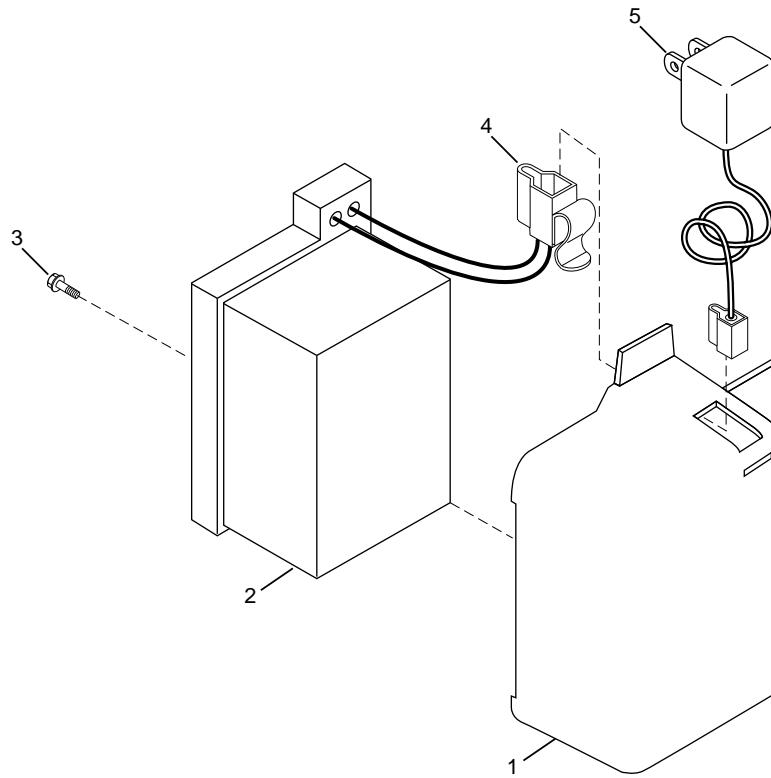

REPAIR PARTS

REAR BAGGER ROTARY LAWN MOWER - - MODEL NUMBER P531PDEA

KEY NO.	PART NO.	DESCRIPTION
1	532157553	Battery Bracket
2	532750909	Battery
3	817411312	Hex Washer Head Screw 13 x .750
4	532086353	Connector Mounting Clip
5	532130024	Battery Charger